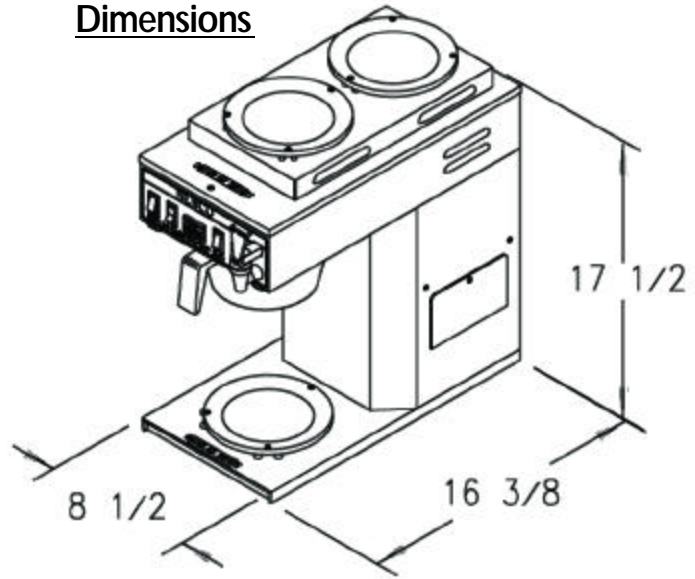

Dual Volume Brewing Capability

Auto Arm capable

Blinking brew light alerts user that coffee is brewing

Dispenser aligns centered in base.

Gravity fed Hot Water Faucet for tea and soups

Available with SS or Black Vinyl upper wrapper over SS

Pulse brewing option

Tank "ON/OFF" switch

Dimensions

Base Model	Part Number	Volts	Amps		Tank Wattage		Cubic Feet	Ship Weight	Cord Attached
			USA/Can	USA/Can	USA/Can	USA/Can			
Ace TC-blk	102381-B	120	11.67	11.67	1400w	1400w	5.16	23 lbs	Yes
Ace LD-blk	102382-B	120	14.58	11.67	1750w	1400w	5.86	25 lbs	Yes
Ace AP-blk	102768-B	120	14.58	11.67	1750w	1400w	6.33	26 lbs	Yes
Ace D-blk	102876-B	120	14.58	11.67	1750w	1400w	7.27	27 lbs	Yes
Ace S-blk	102773-B	120	14.17	11.67	1700w	1400w	5.16	29 lbs	Yes
Ace LP-blk	102774-B	120	14.17	11.67	1700w	1400w	6.68	31 lbs	Yes